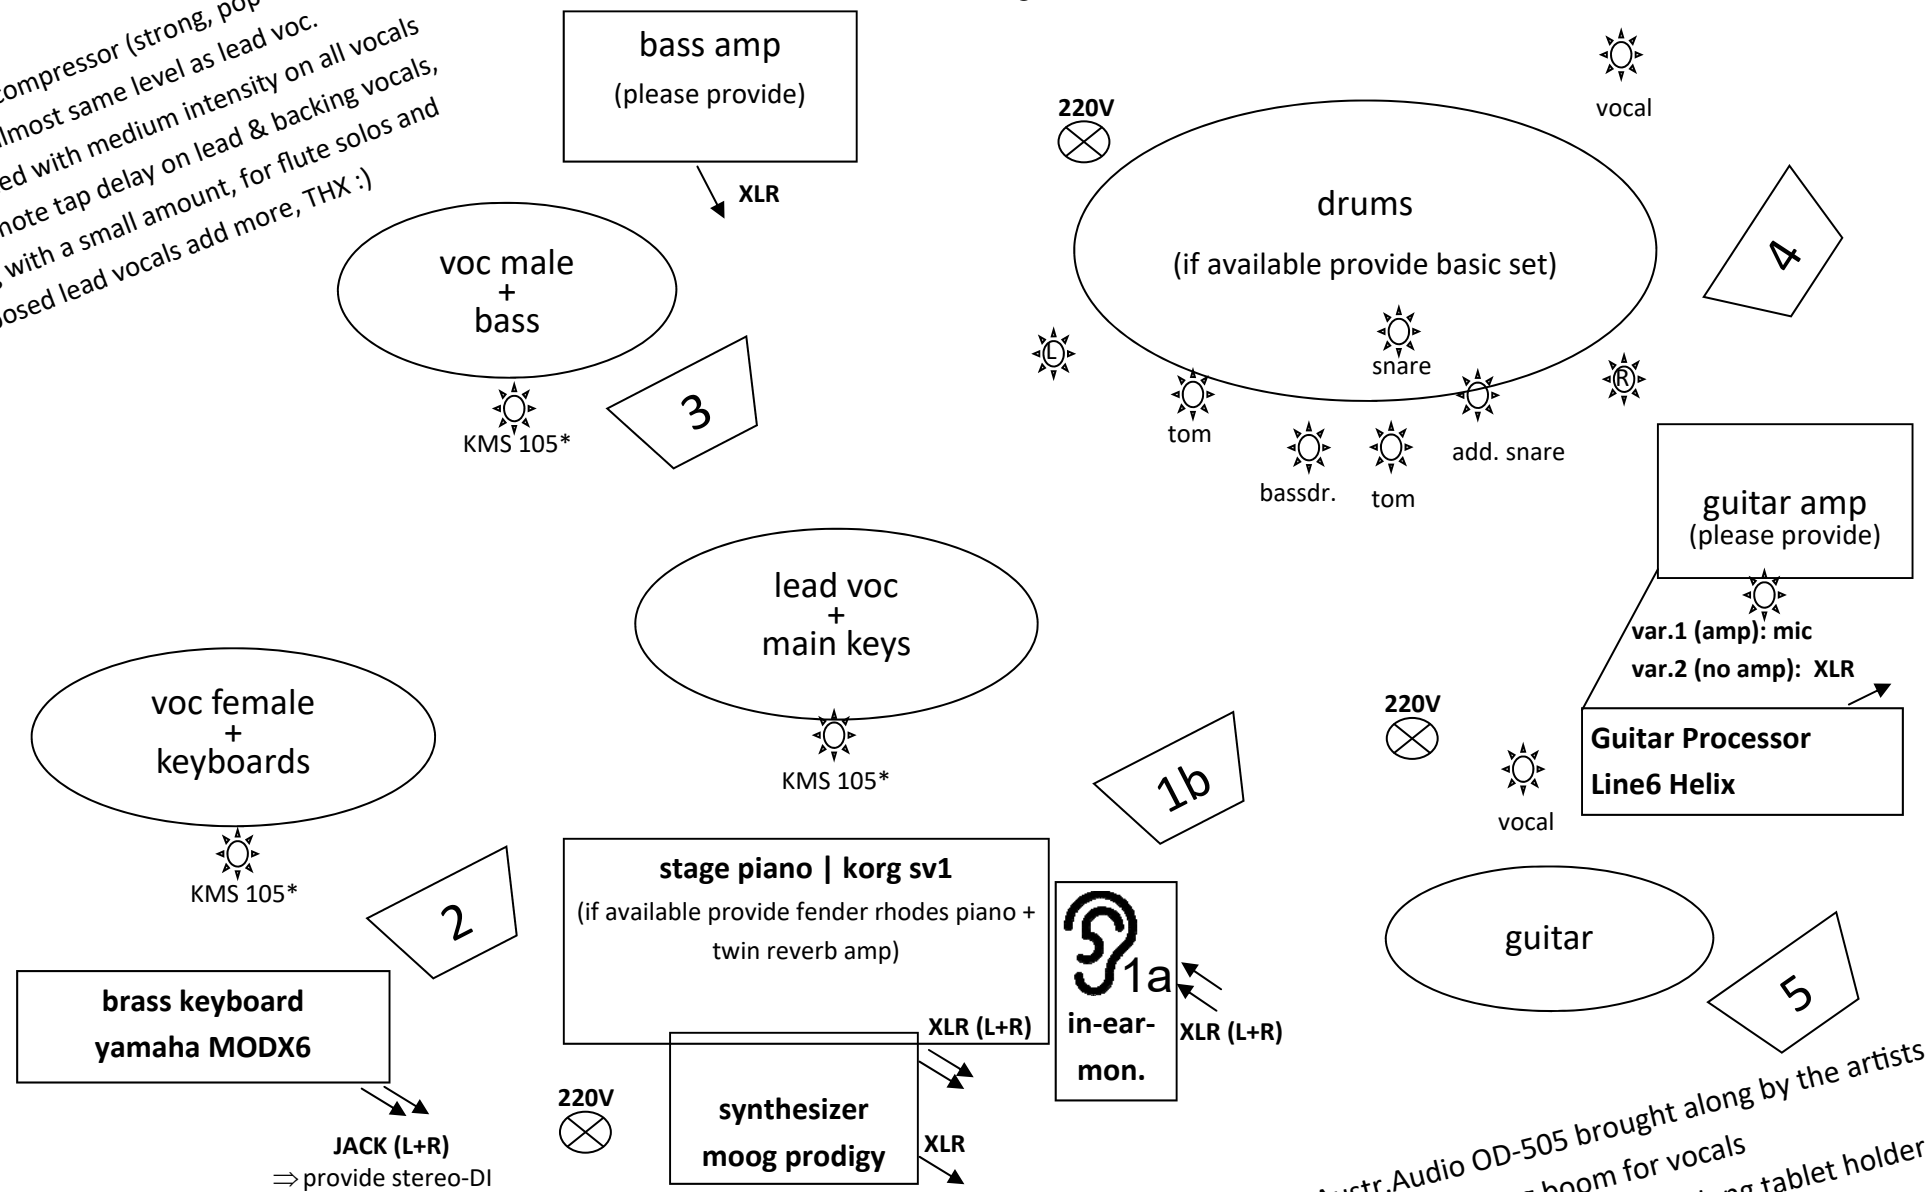

stage dimension (6x4m)

If there's some time left  
 please hang up brought along  
 band banner (300 x 150 cm)

### technical rider | 5-piece lineup

contact: albert mair — tel/mailbox: +43/1/3185928  
email: mairegen@mairegen.at — website: www.maalo.at

sound: vocal compressor (strong, pop-like)  
back.-voc. almost same level as lead voc.  
reverb: large sized with medium intensity on all vocals  
delay: quarter note tap delay on lead & backing vocals,  
 basic setting with a small amount, for flute solos and  
 exposed lead vocals add more, THX :)

- \*Neumann KMS-105 + Austr.Audio OD-505 brought along by the artists
- please provide 2-3 mic stands with long boom for vocals
- please provide 2-3 straight mic stands for brought along tablet holder